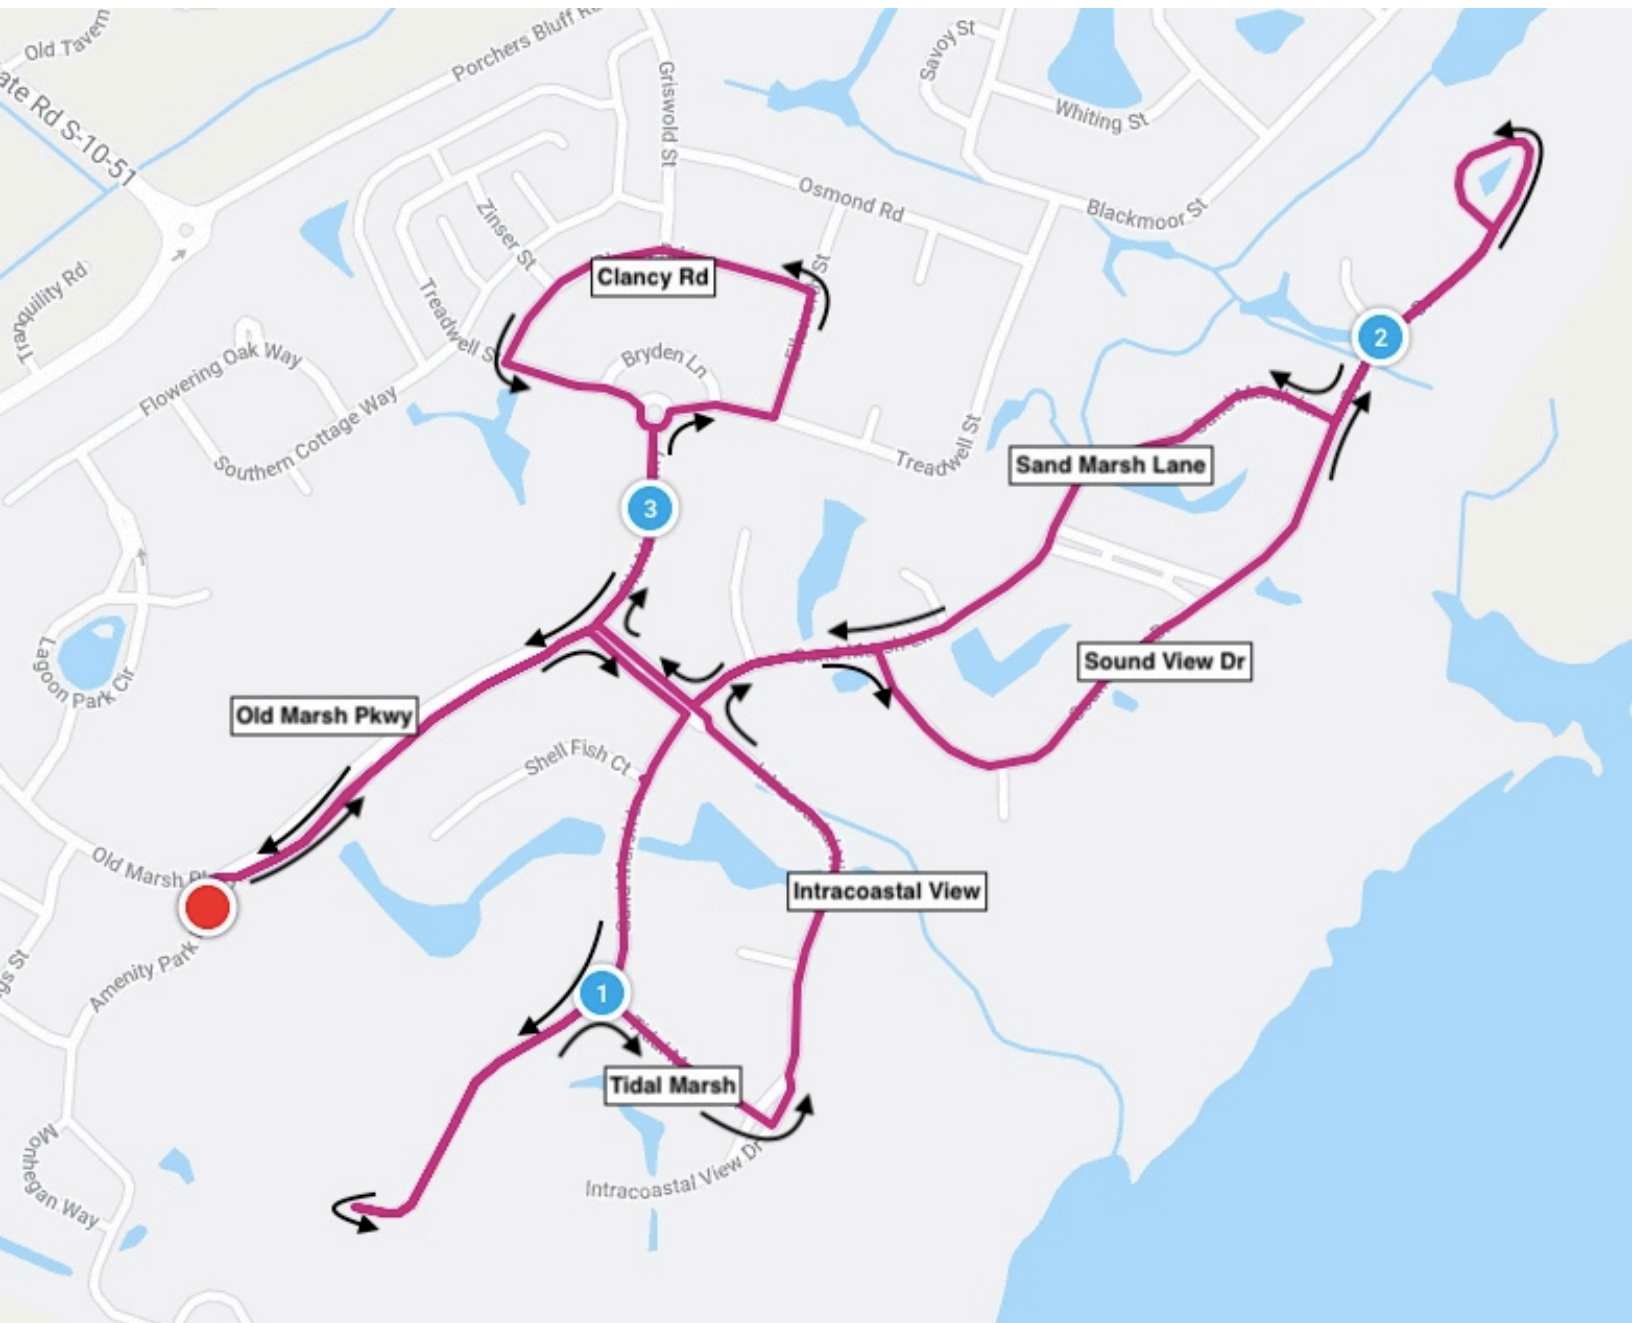

Run In for Duathlon is at the same place as the Swim Finish

Hamlin Duathlon Run 1

ke Path

Hamlin Run Course